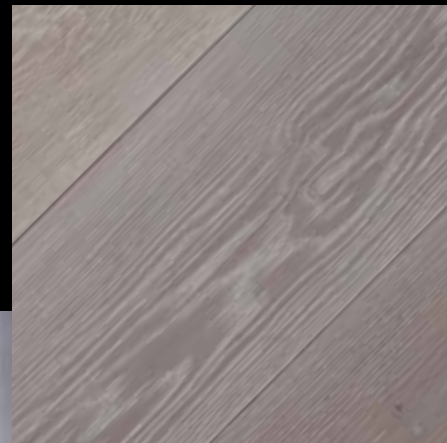

Article N° 9014
Standard Width 220mm (8.66")
20mm Thickness
6mm Wear Layer
11 Ply Baltic Birch Substrate