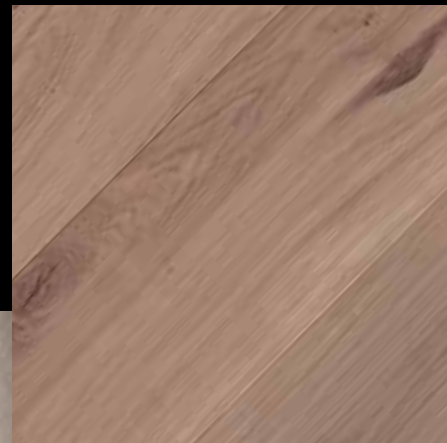

Article N° 1668
Standard Width 220mm (8.66")
20mm Thickness
6mm Wear Layer
11 Ply Baltic Birch Substrate

Mykonos