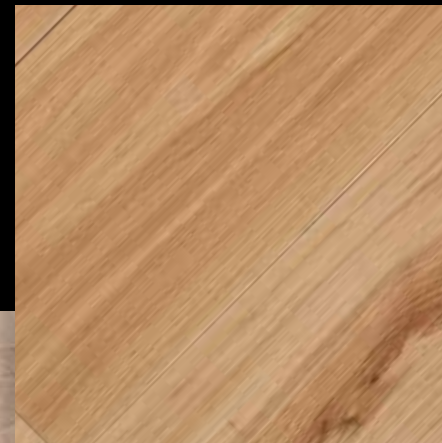

Taormina

Belmonte

Article N° 1079
Standard Width 260mm (10.23")
20mm Thickness
6mm Wear Layer
11 Ply Baltic Birch Substrate

Article N° 4145
Standard Width 260mm (10.23")
20mm Thickness
6mm Wear Layer
11 Ply Baltic Birch Substrate